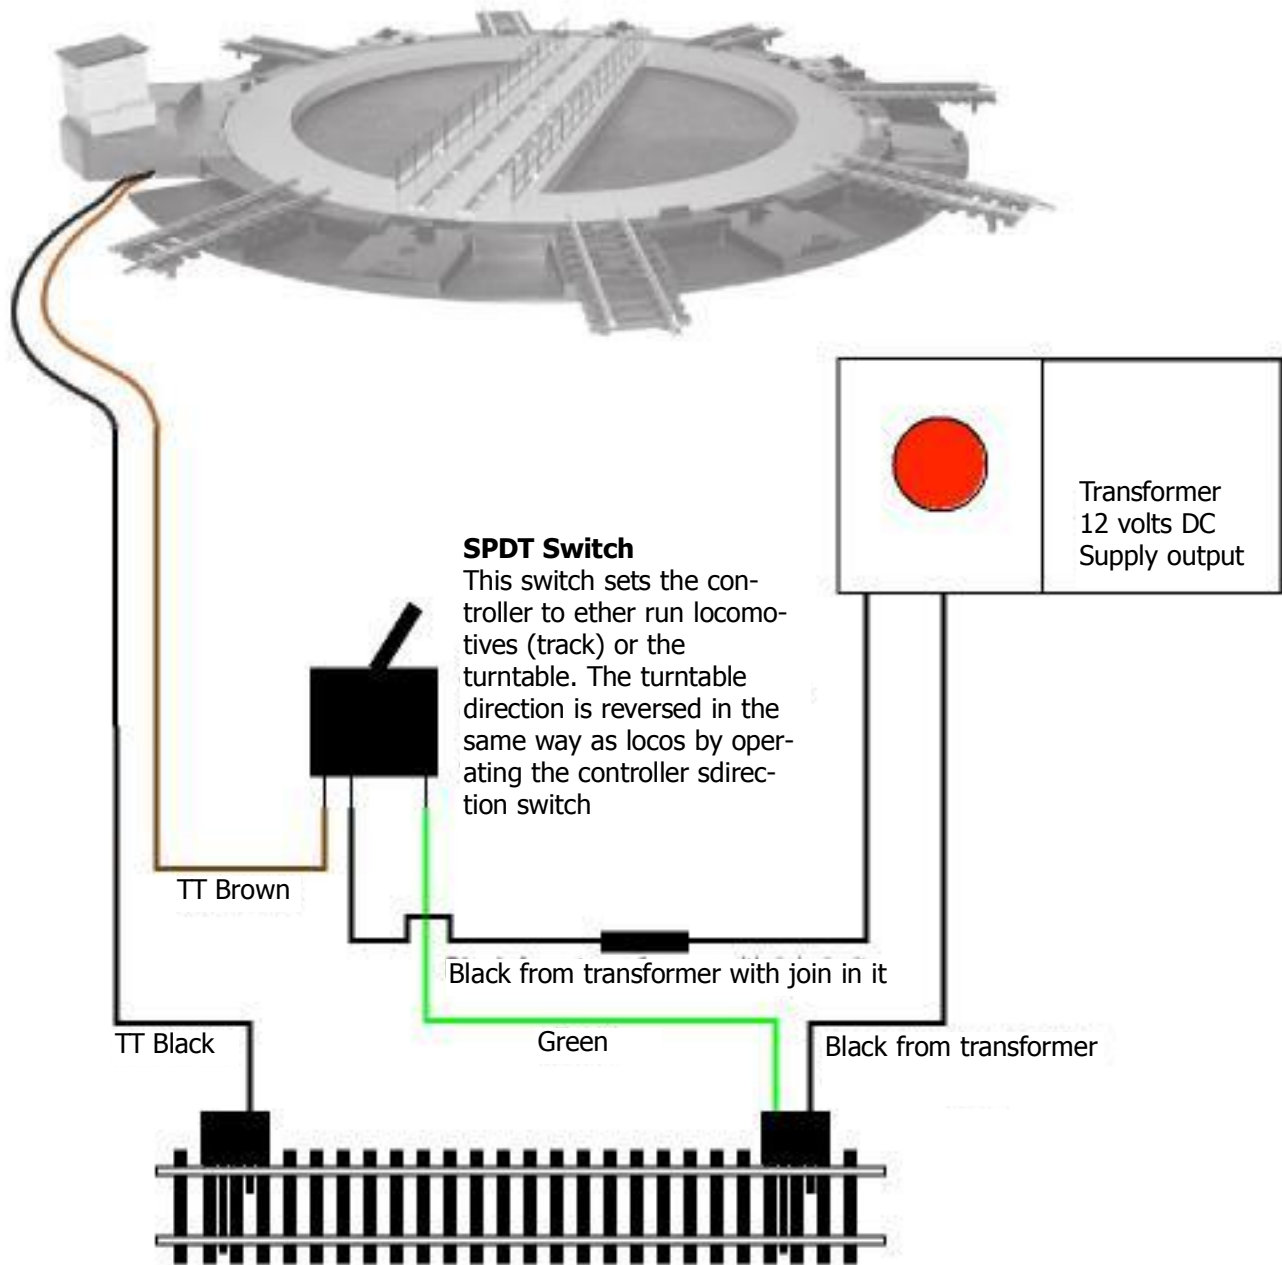

WIRING A HORNBY MOTORISED TURNTABLE

Turntable (TT) black wire must be connected to the same rail as the black wire in the track plug